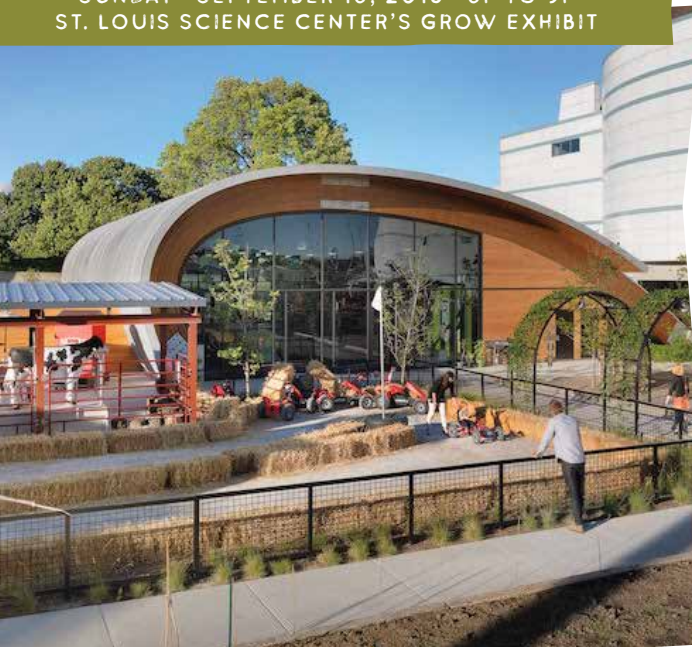

# Chefs IN A Garden SCIENCE FARE

SUNDAY · SEPTEMBER 16, 2018 · 6P TO 9P  
ST. LOUIS SCIENCE CENTER'S GROW EXHIBIT

We're bringing together top St. Louis chefs, ingredients from local gardens, & the wonder of The Science Center for a memorable event.

Your support helps our gardens and St. Louis communities continue to thrive.

Join us as we celebrate our 21<sup>st</sup> Chefs in a Garden event at the St. Louis Science Center's Grow Exhibit on Sunday September 16, 2018 at 6 PM.